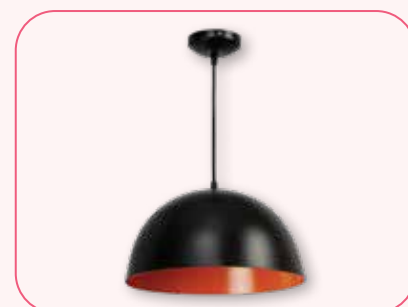

NIMBUS

Decorative, surface mounting, dome shaped pendant in green & black finishes.

Model	Ordering Code	HSN Code	List Price in ₹ Per Unit	Master Packing (No. of Unit/s)
Upto 7.5 W A60 LED Filament Lamp Black	LHFHDPE1TN1K020	94051900	2137.00	4 N