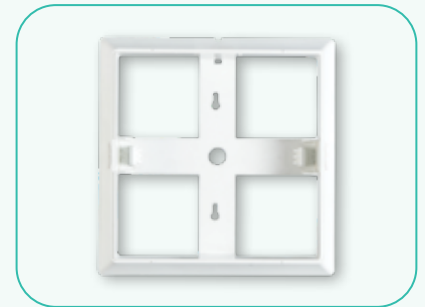

TRIM PLUS SQUARE SURFACE ACCESSORIES

Surface accessories module for Trim Plus LED Panel.

Model	Ordering Code	HSN Code	List Price in ₹ Per Unit	Master Packing (No. of Unit/s)
Surface Module Trim Plus 6 W, 9 W	LSSLNW0130	94059200	179.38	6 N
Surface Module Trim Plus 12 W, 15 W	LSSLNW0132	94059200	265.54	6 N
Surface Module Trim Plus 18 W, 22 W	LSSLNW0134	94059200	317.80	6 N